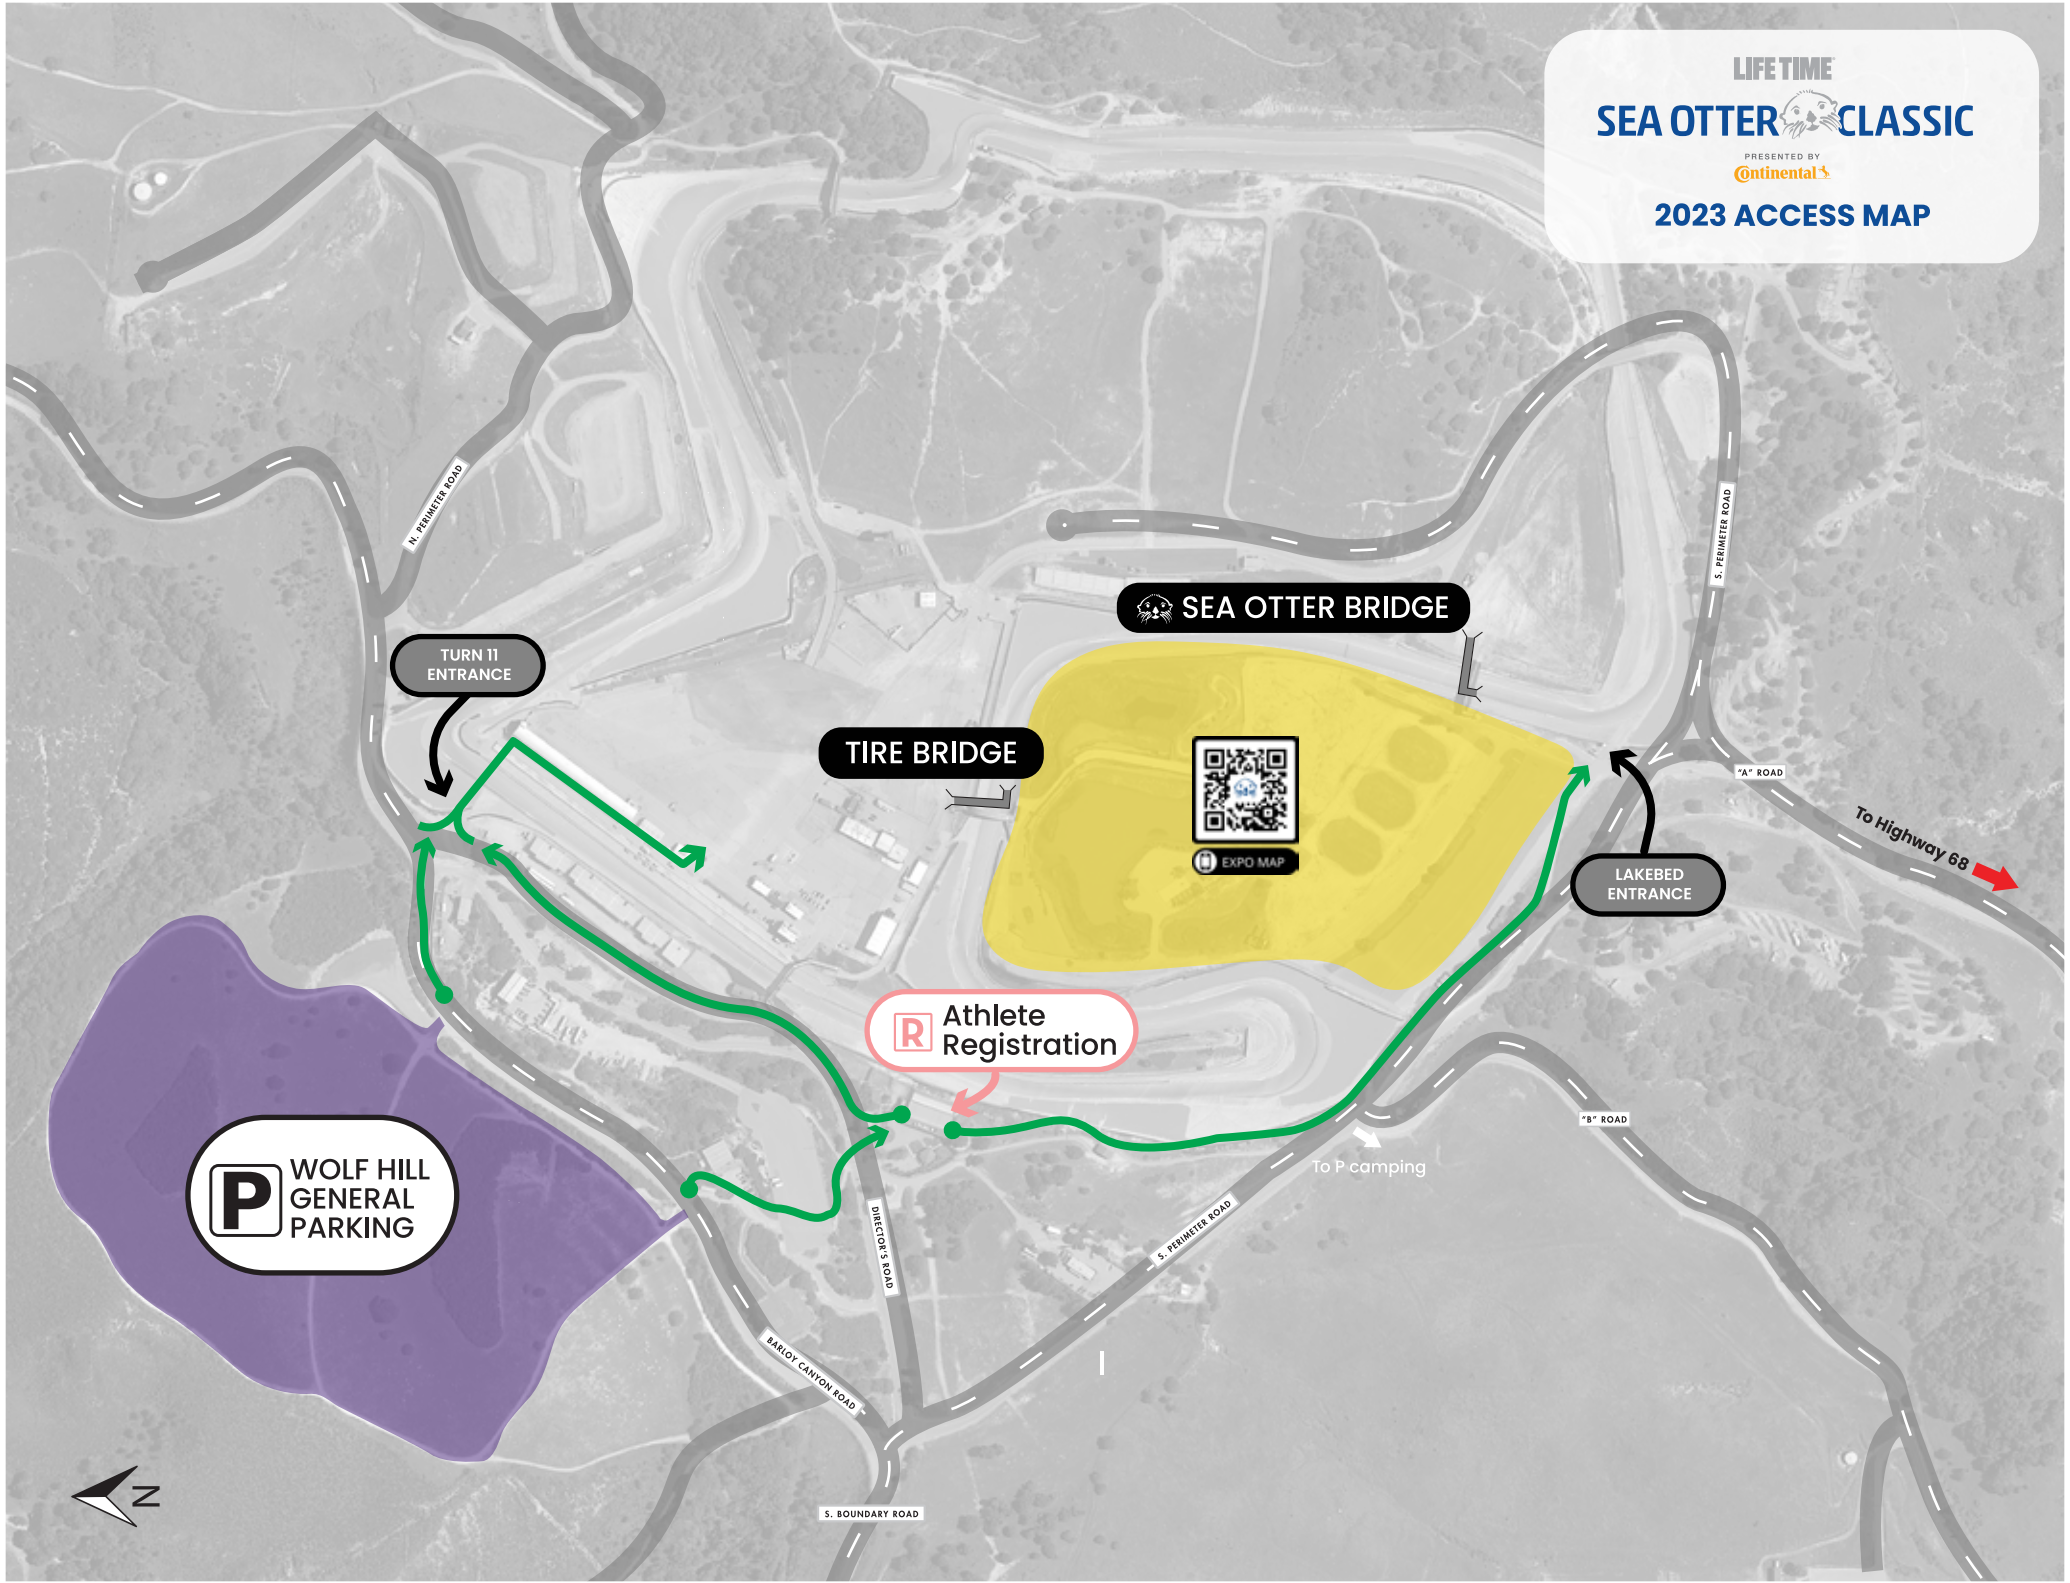

LIFE TIME
SEA OTTER CLASSIC

PRESENTED BY
Continental

2023 ACCESS MAP

TURN 11
ENTRANCE

SEA OTTER BRIDGE

TIRE BRIDGE

LAKEBED
ENTRANCE

R Athlete
Registration

P WOLF HILL
GENERAL
PARKING

To Highway 68