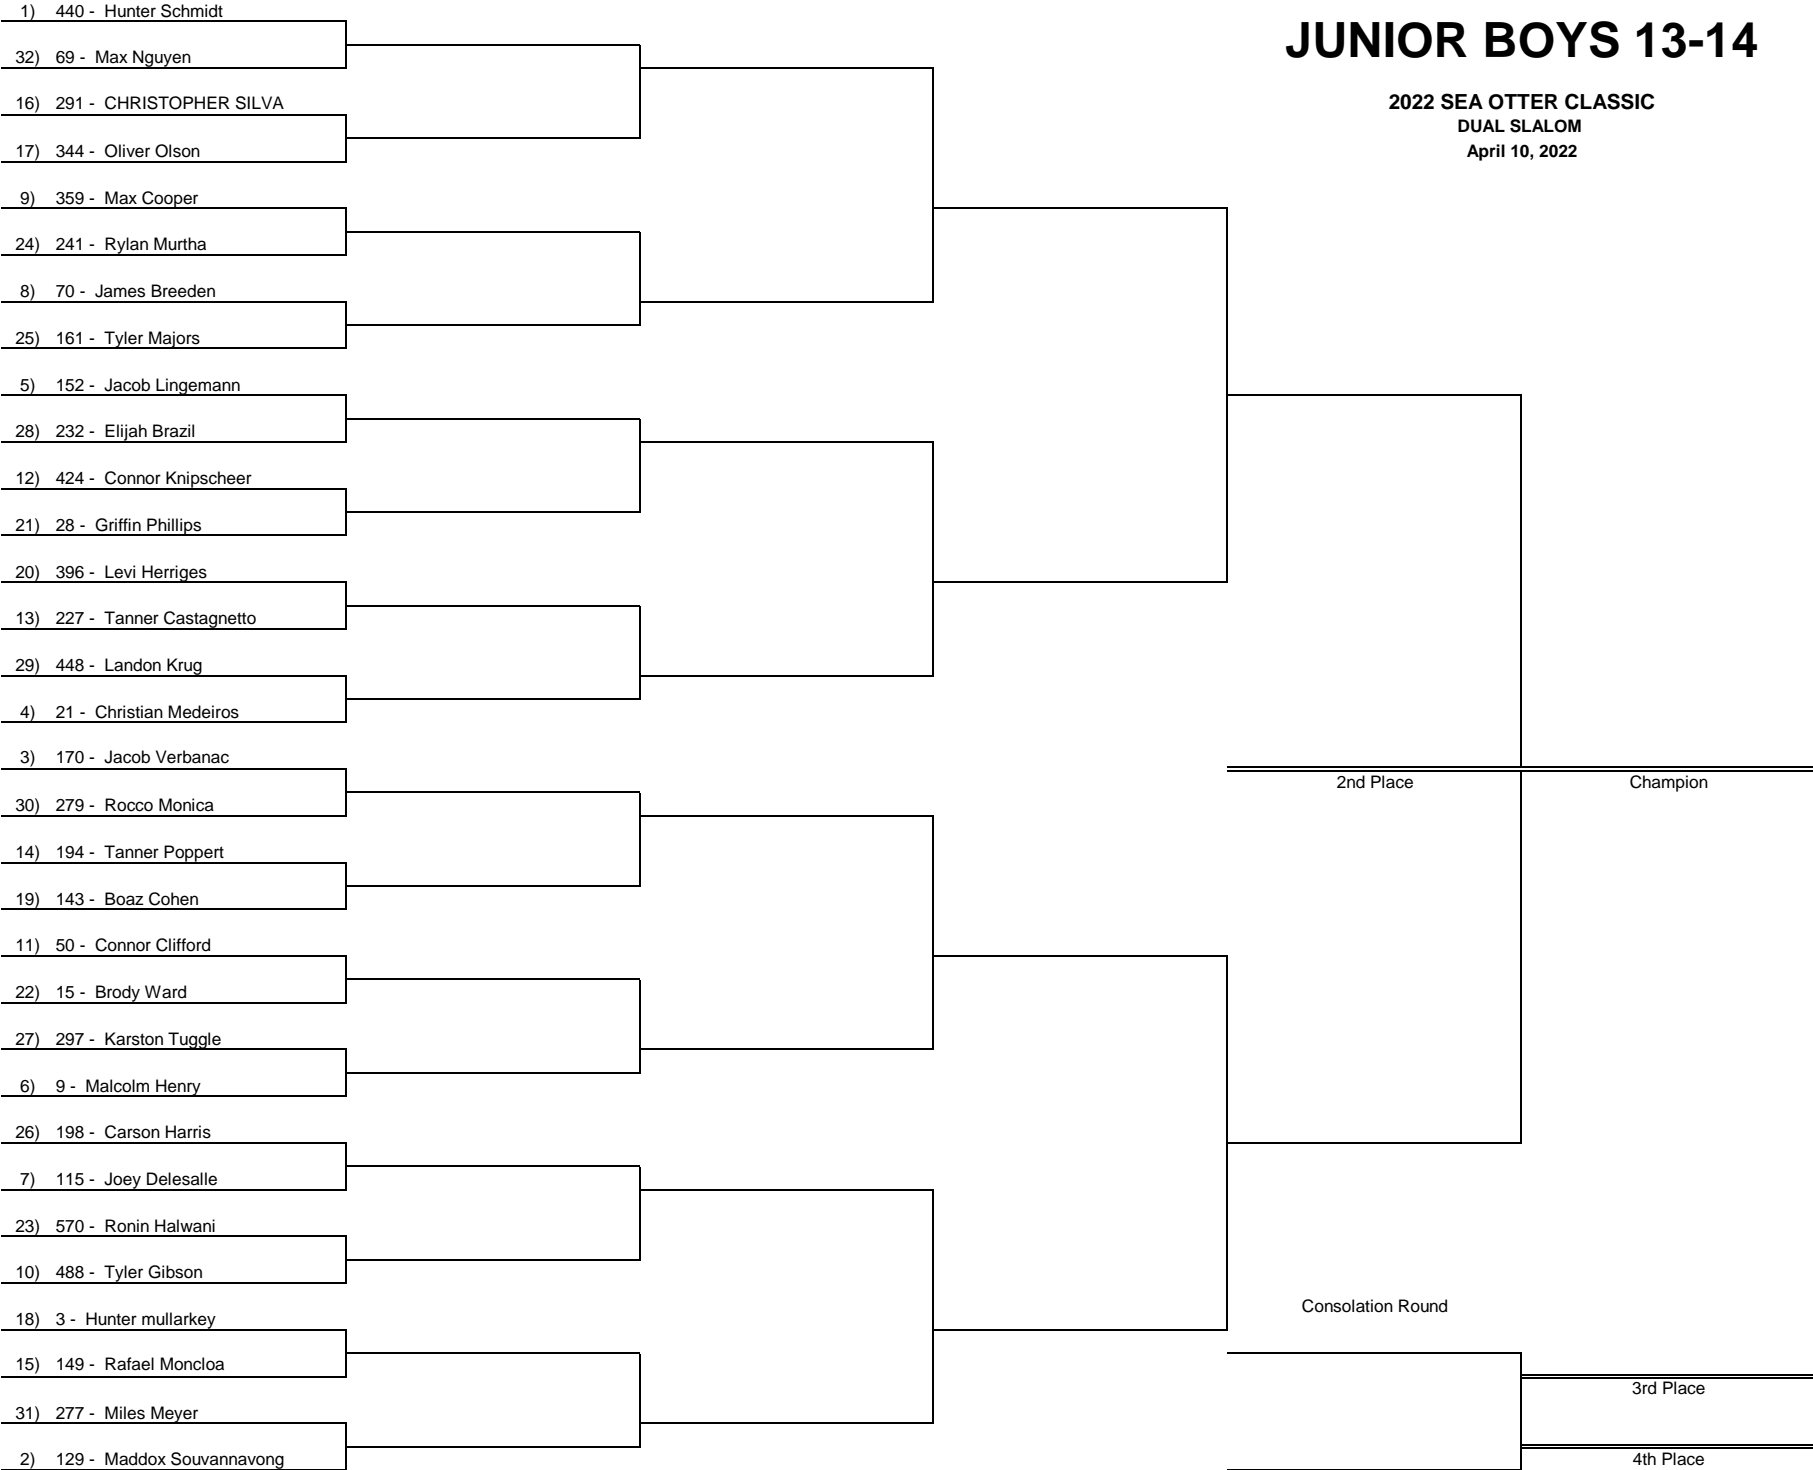

JUNIOR BOYS 11-12

2022 SEA OTTER CLASSIC
DUAL SLALOM

April 10, 2022

JUNIOR BOYS 13-14

2022 SEA OTTER CLASSIC
DUAL SLALOM
April 10, 2022

JUNIOR BOYS 15-16

2022 SEA OTTER CLASSIC
 DUAL SLALOM
 April 9, 2022

JUNIOR BOYS 9-10