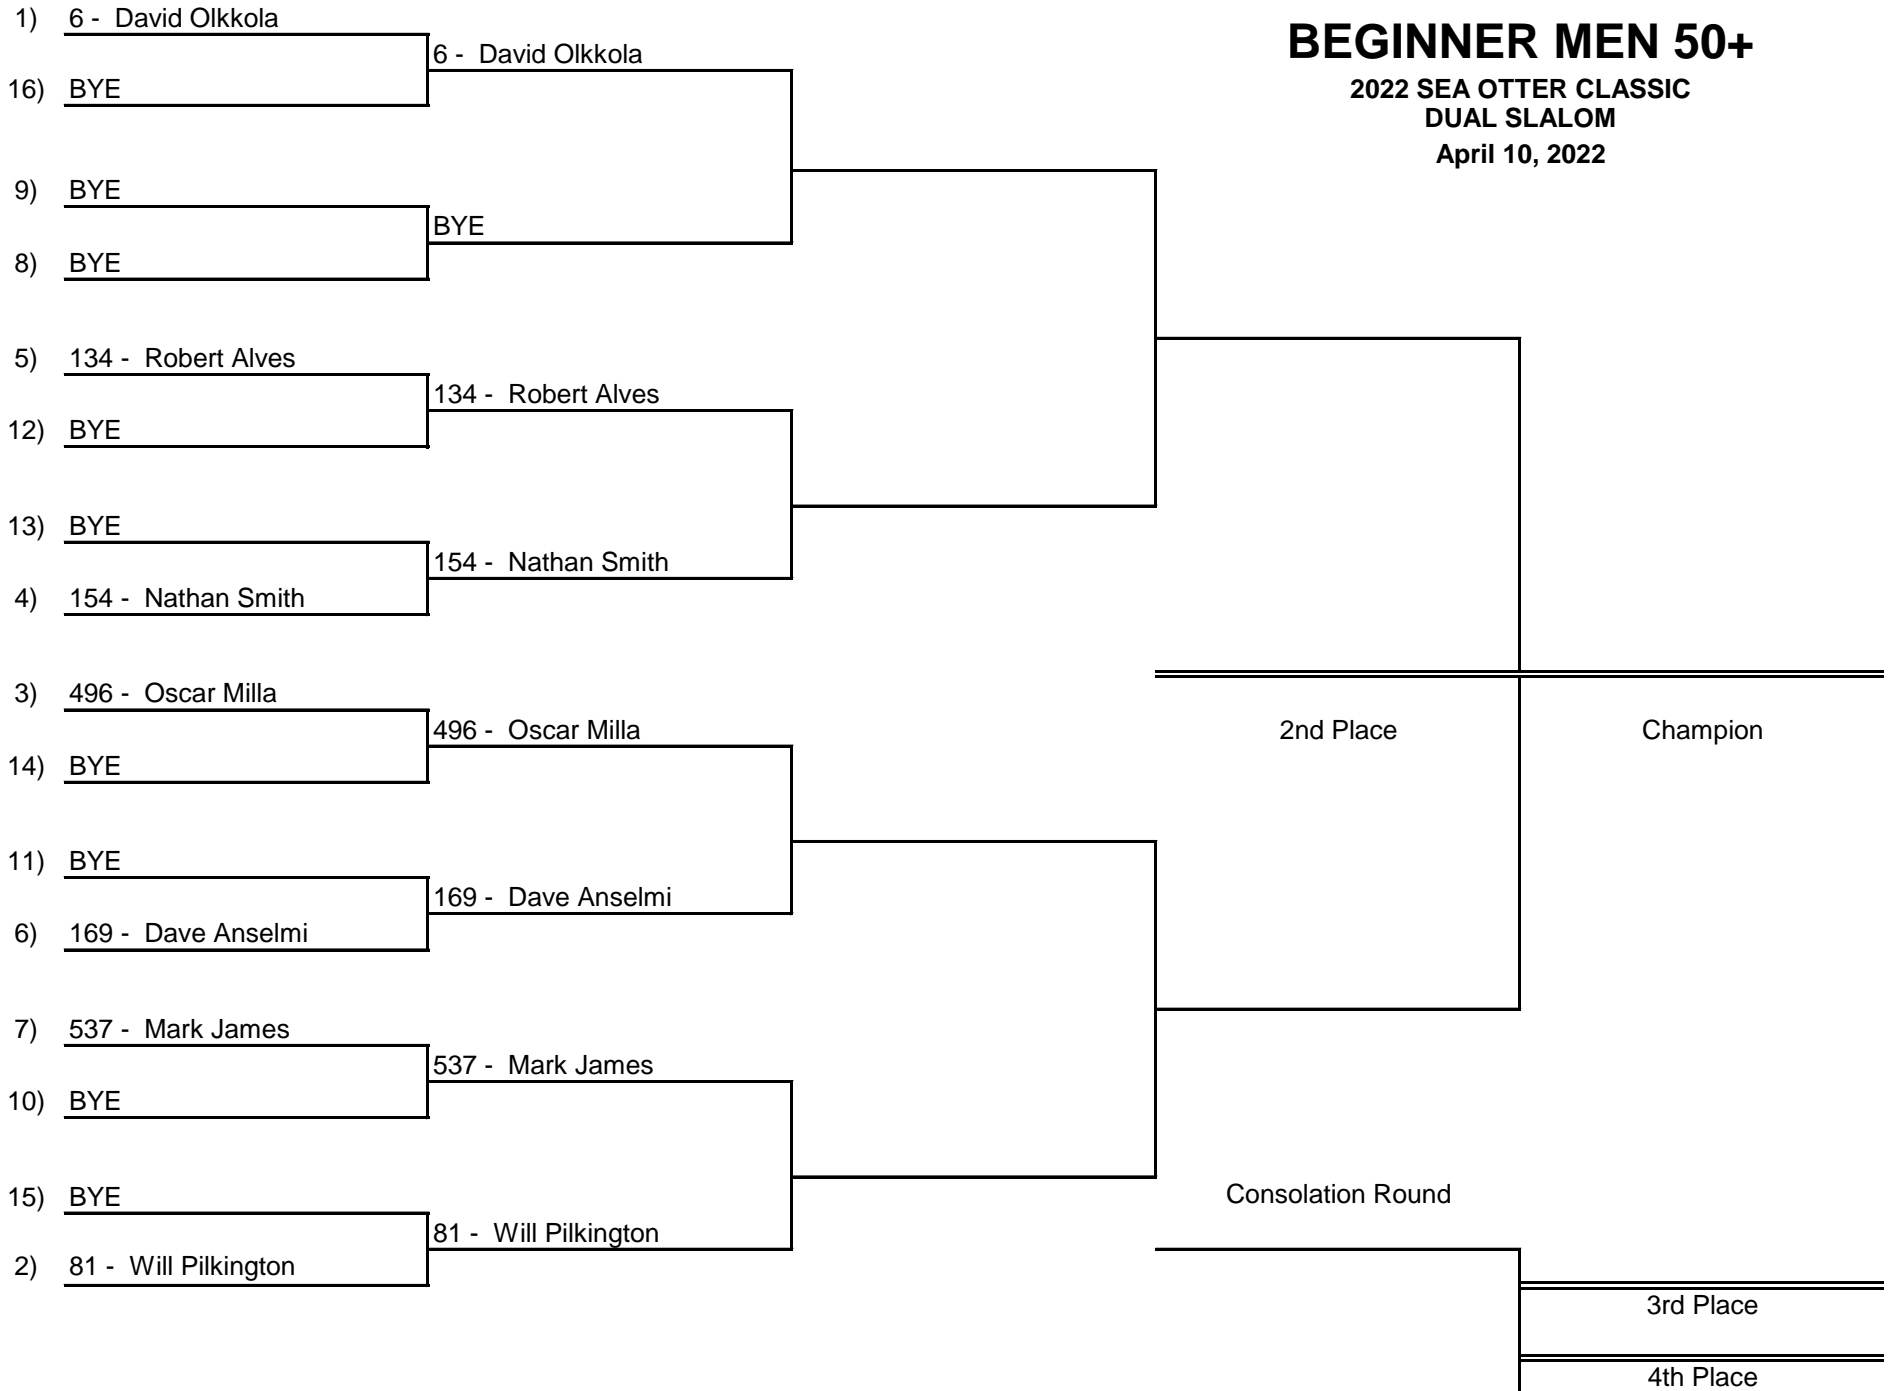

BEGINNER MEN 50+

2022 SEA OTTER CLASSIC
DUAL SLALOM

April 10, 2022