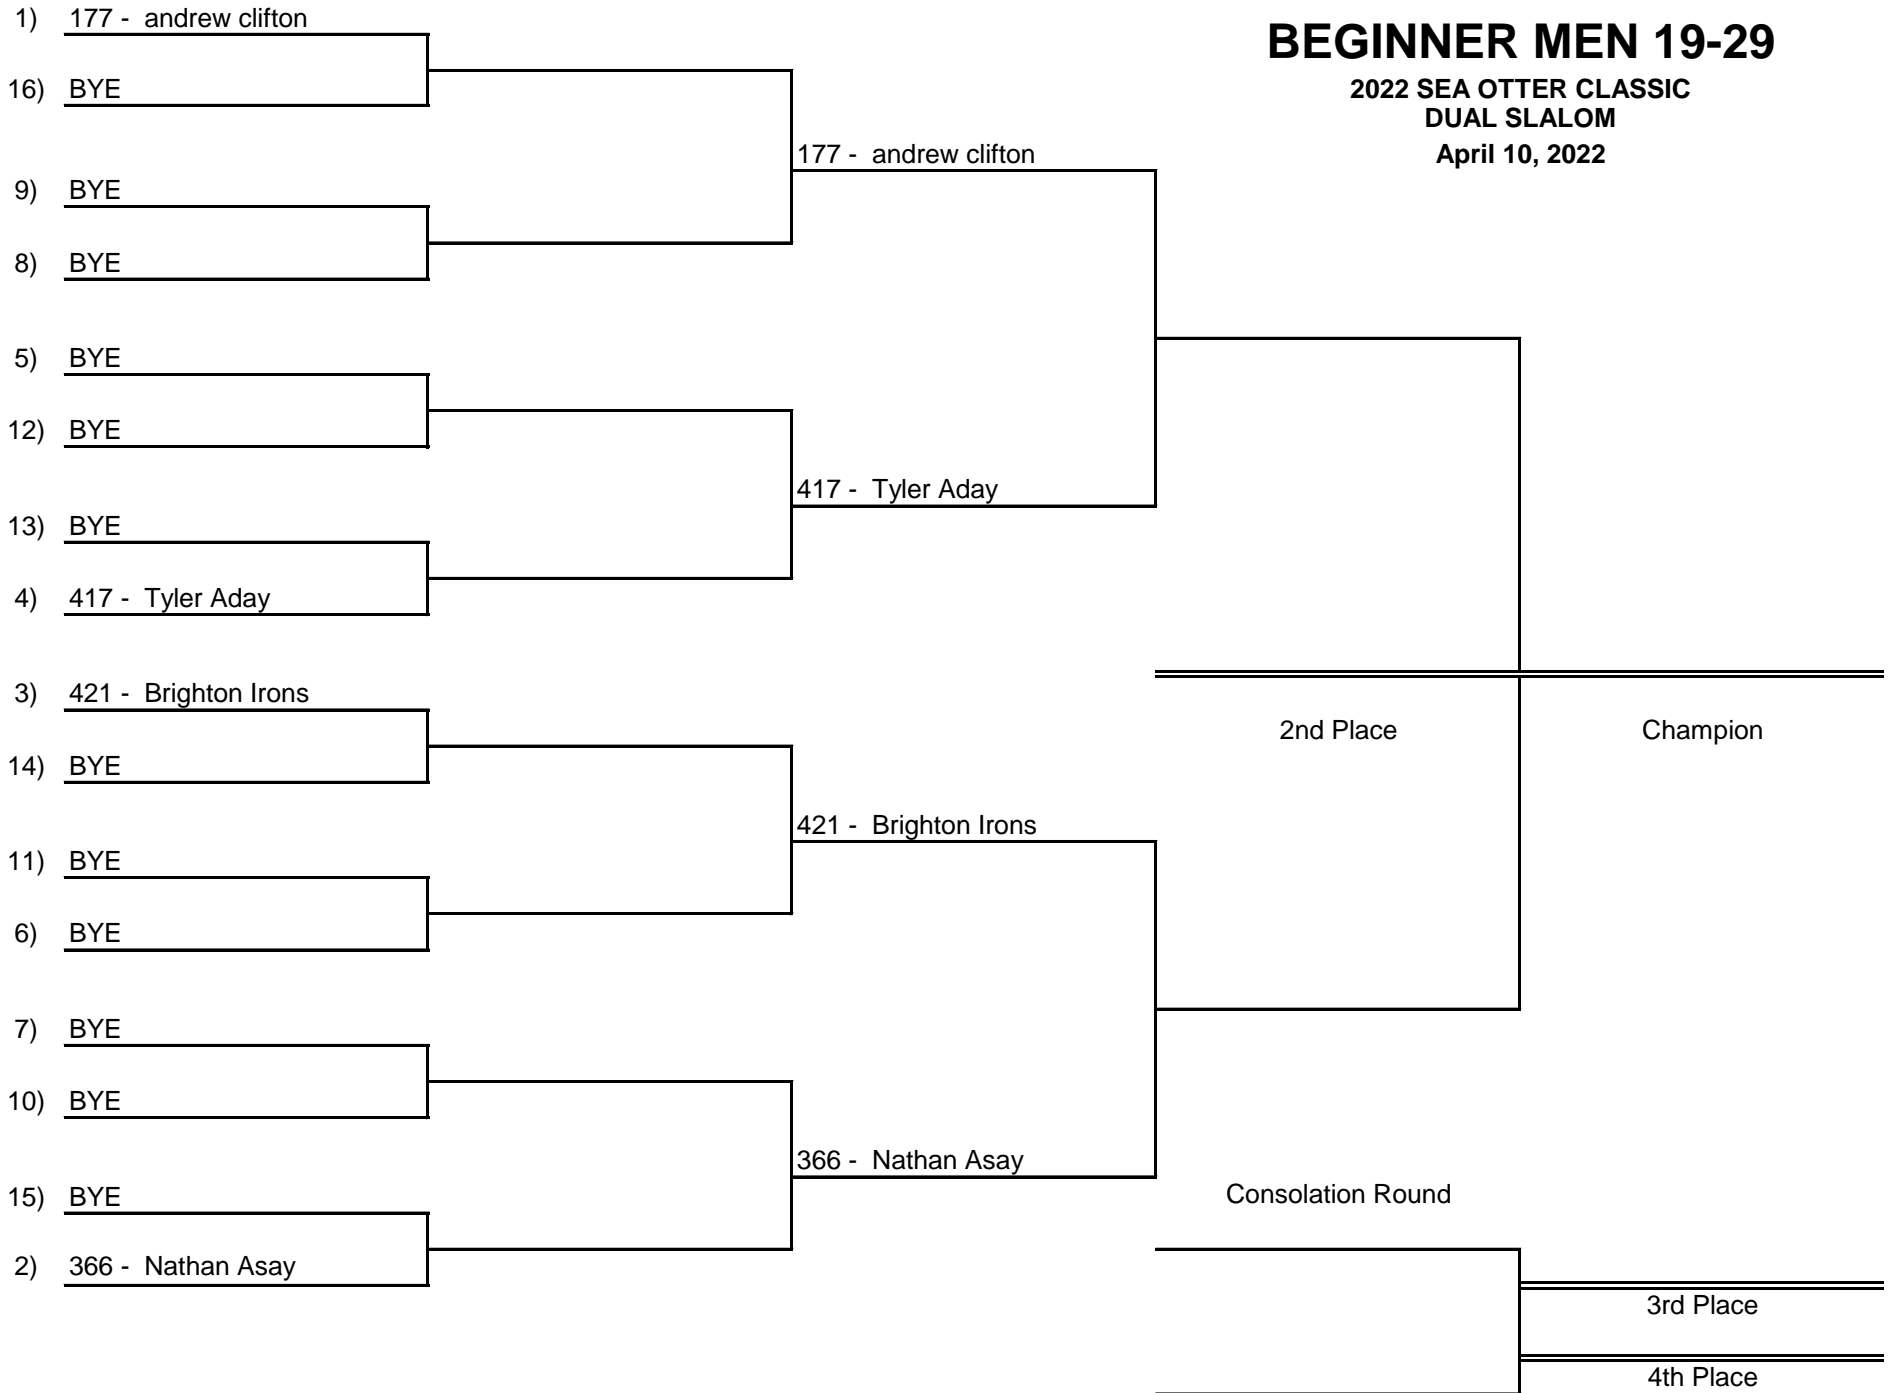

BEGINNER MEN 19-29

2022 SEA OTTER CLASSIC
DUAL SLALOM

April 10, 2022