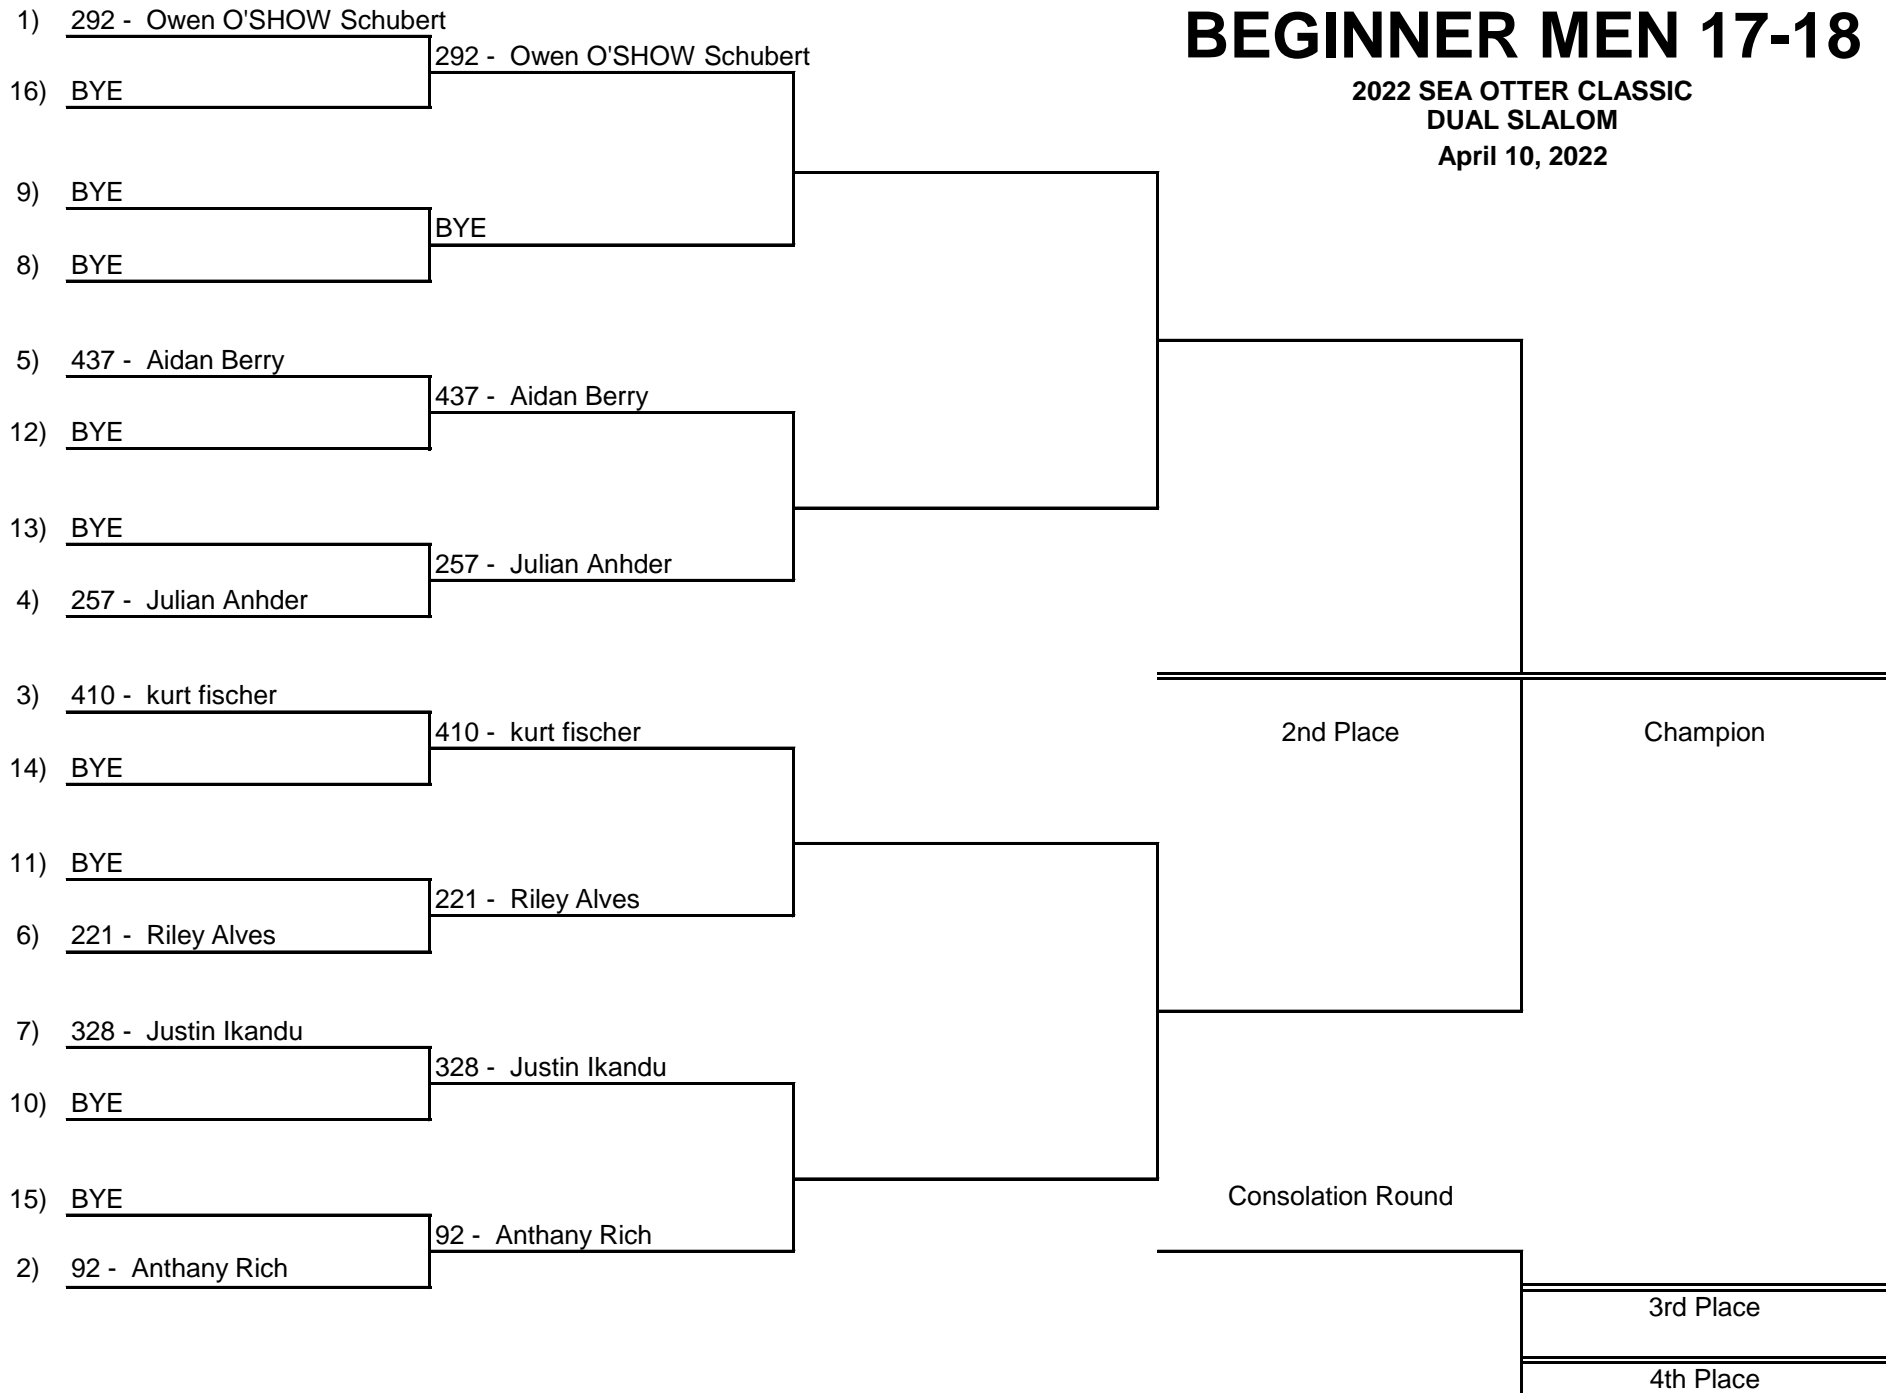

BEGINNER MEN 17-18

2022 SEA OTTER CLASSIC
DUAL SLALOM
April 10, 2022