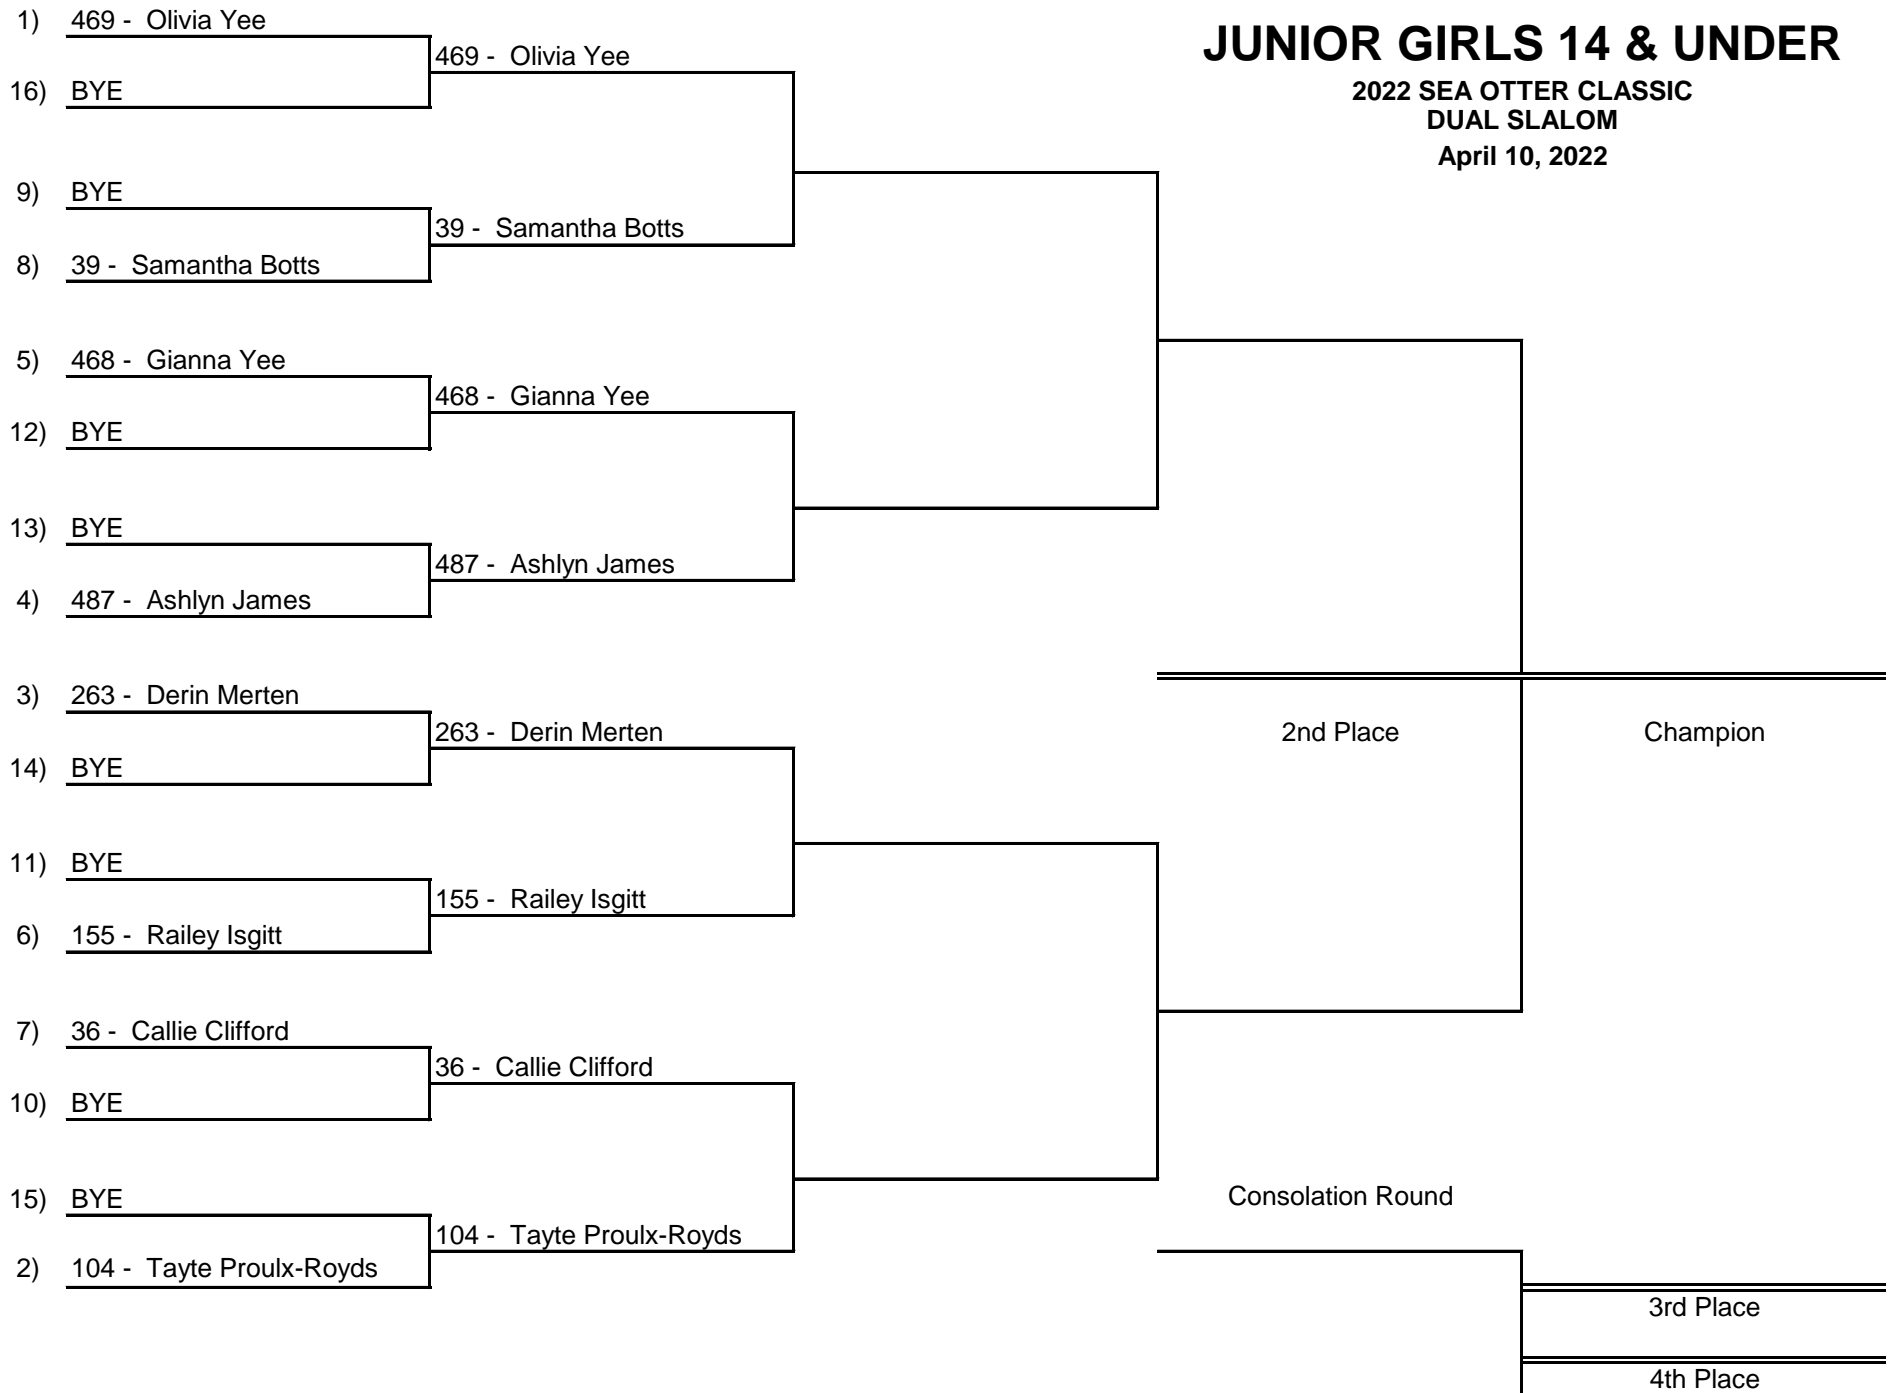

JUNIOR GIRLS 14 & UNDER

2022 SEA OTTER CLASSIC
DUAL SLALOM
April 10, 2022