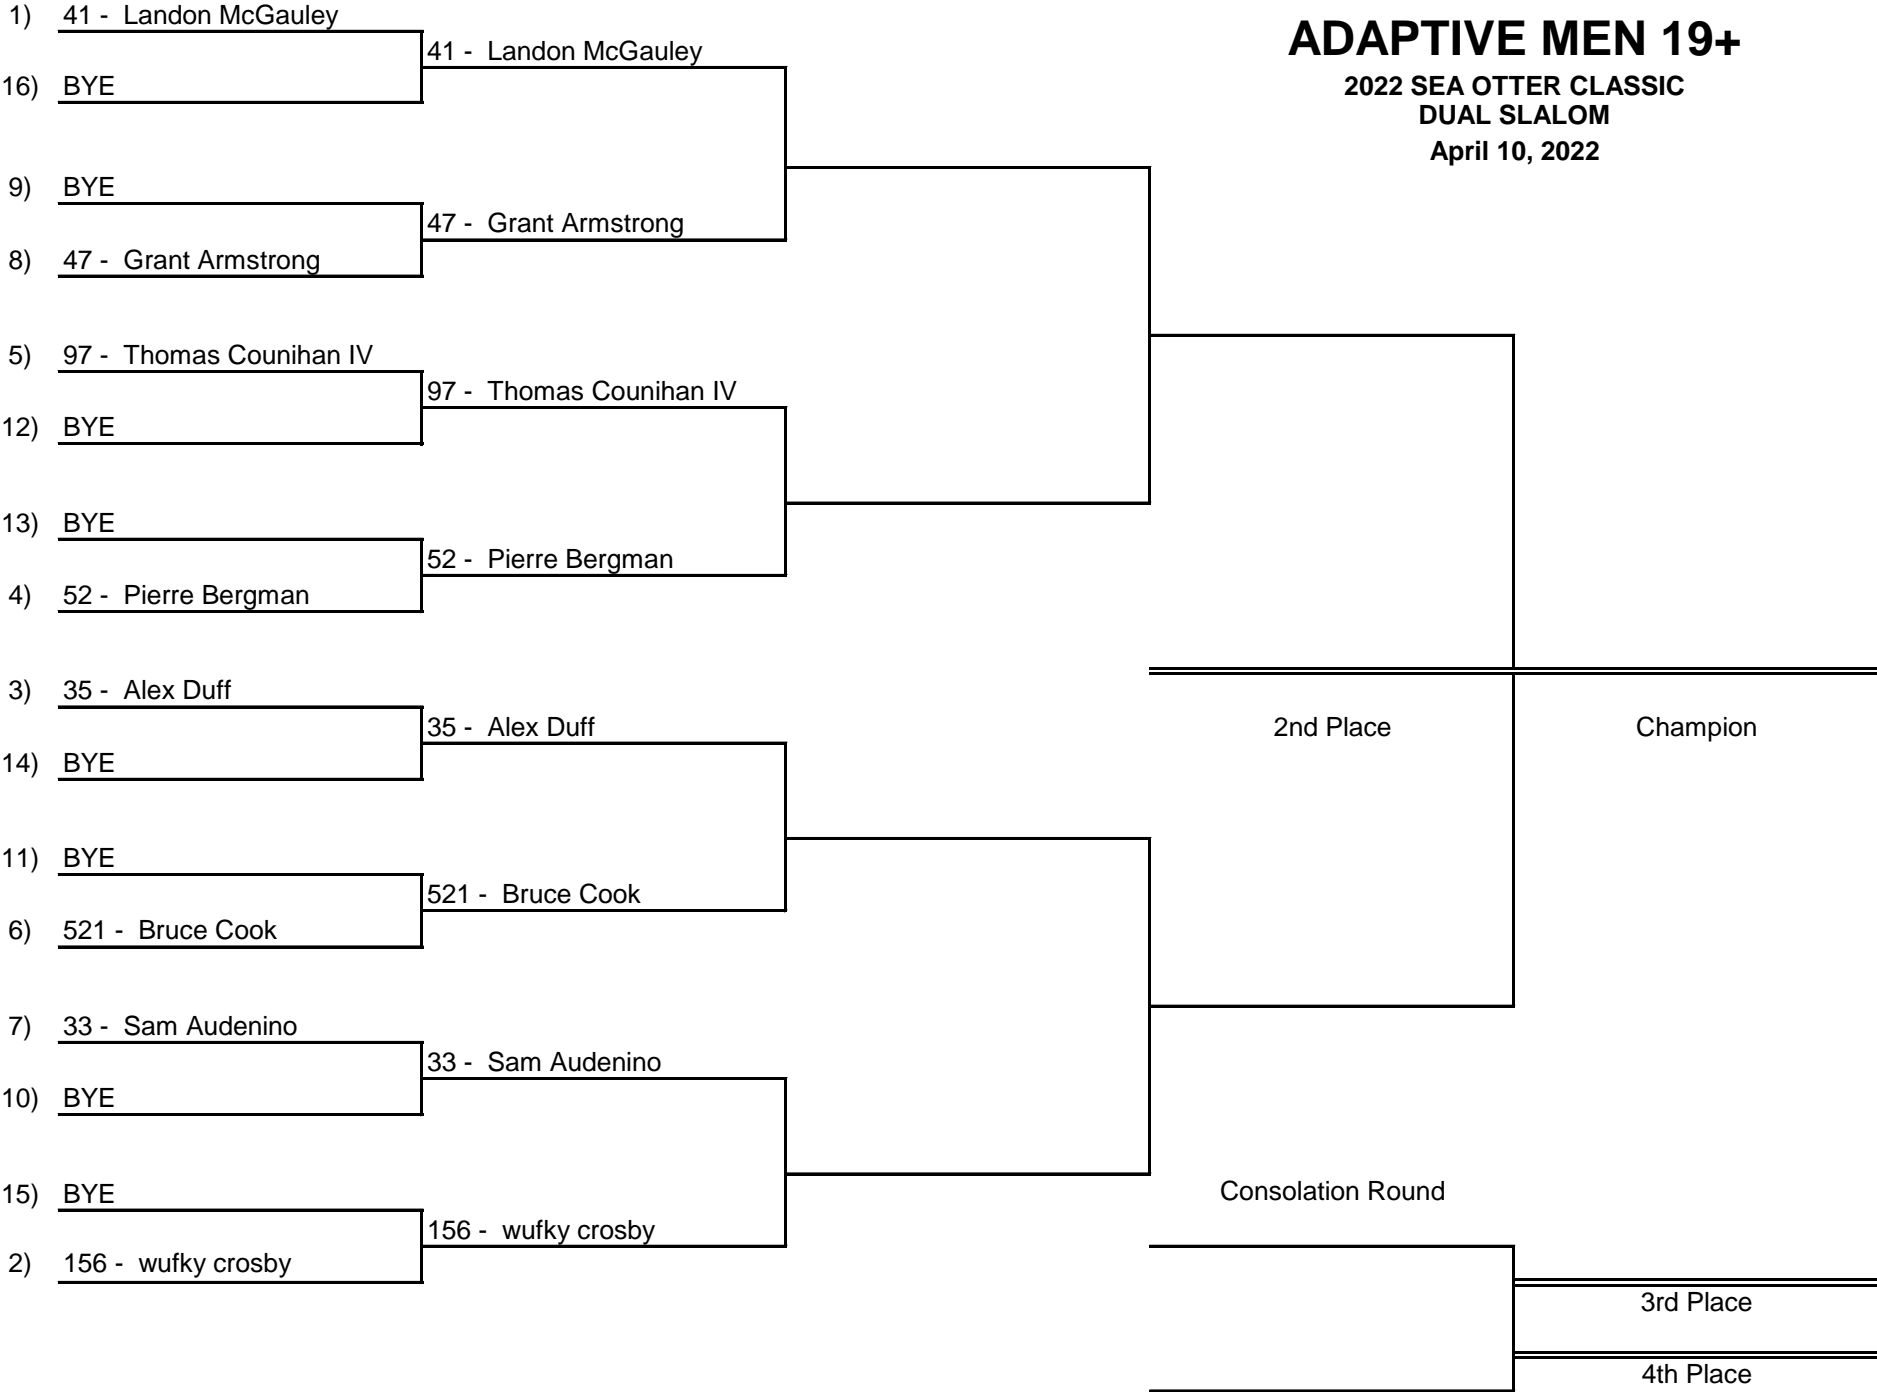

2022 SEA OTTER CLASSIC
DUAL SLALOM
April 10, 2022

BEGINNER MEN 50+

2022 SEA OTTER CLASSIC
DUAL SLALOM

April 10, 2022

ADAPTIVE MEN 19+

2022 SEA OTTER CLASSIC
DUAL SLALOM
April 10, 2022

ADAPTIVE WOMEN 19+

2022 SEA OTTER CLASSIC
DUAL SLALOM
October 10, 2021