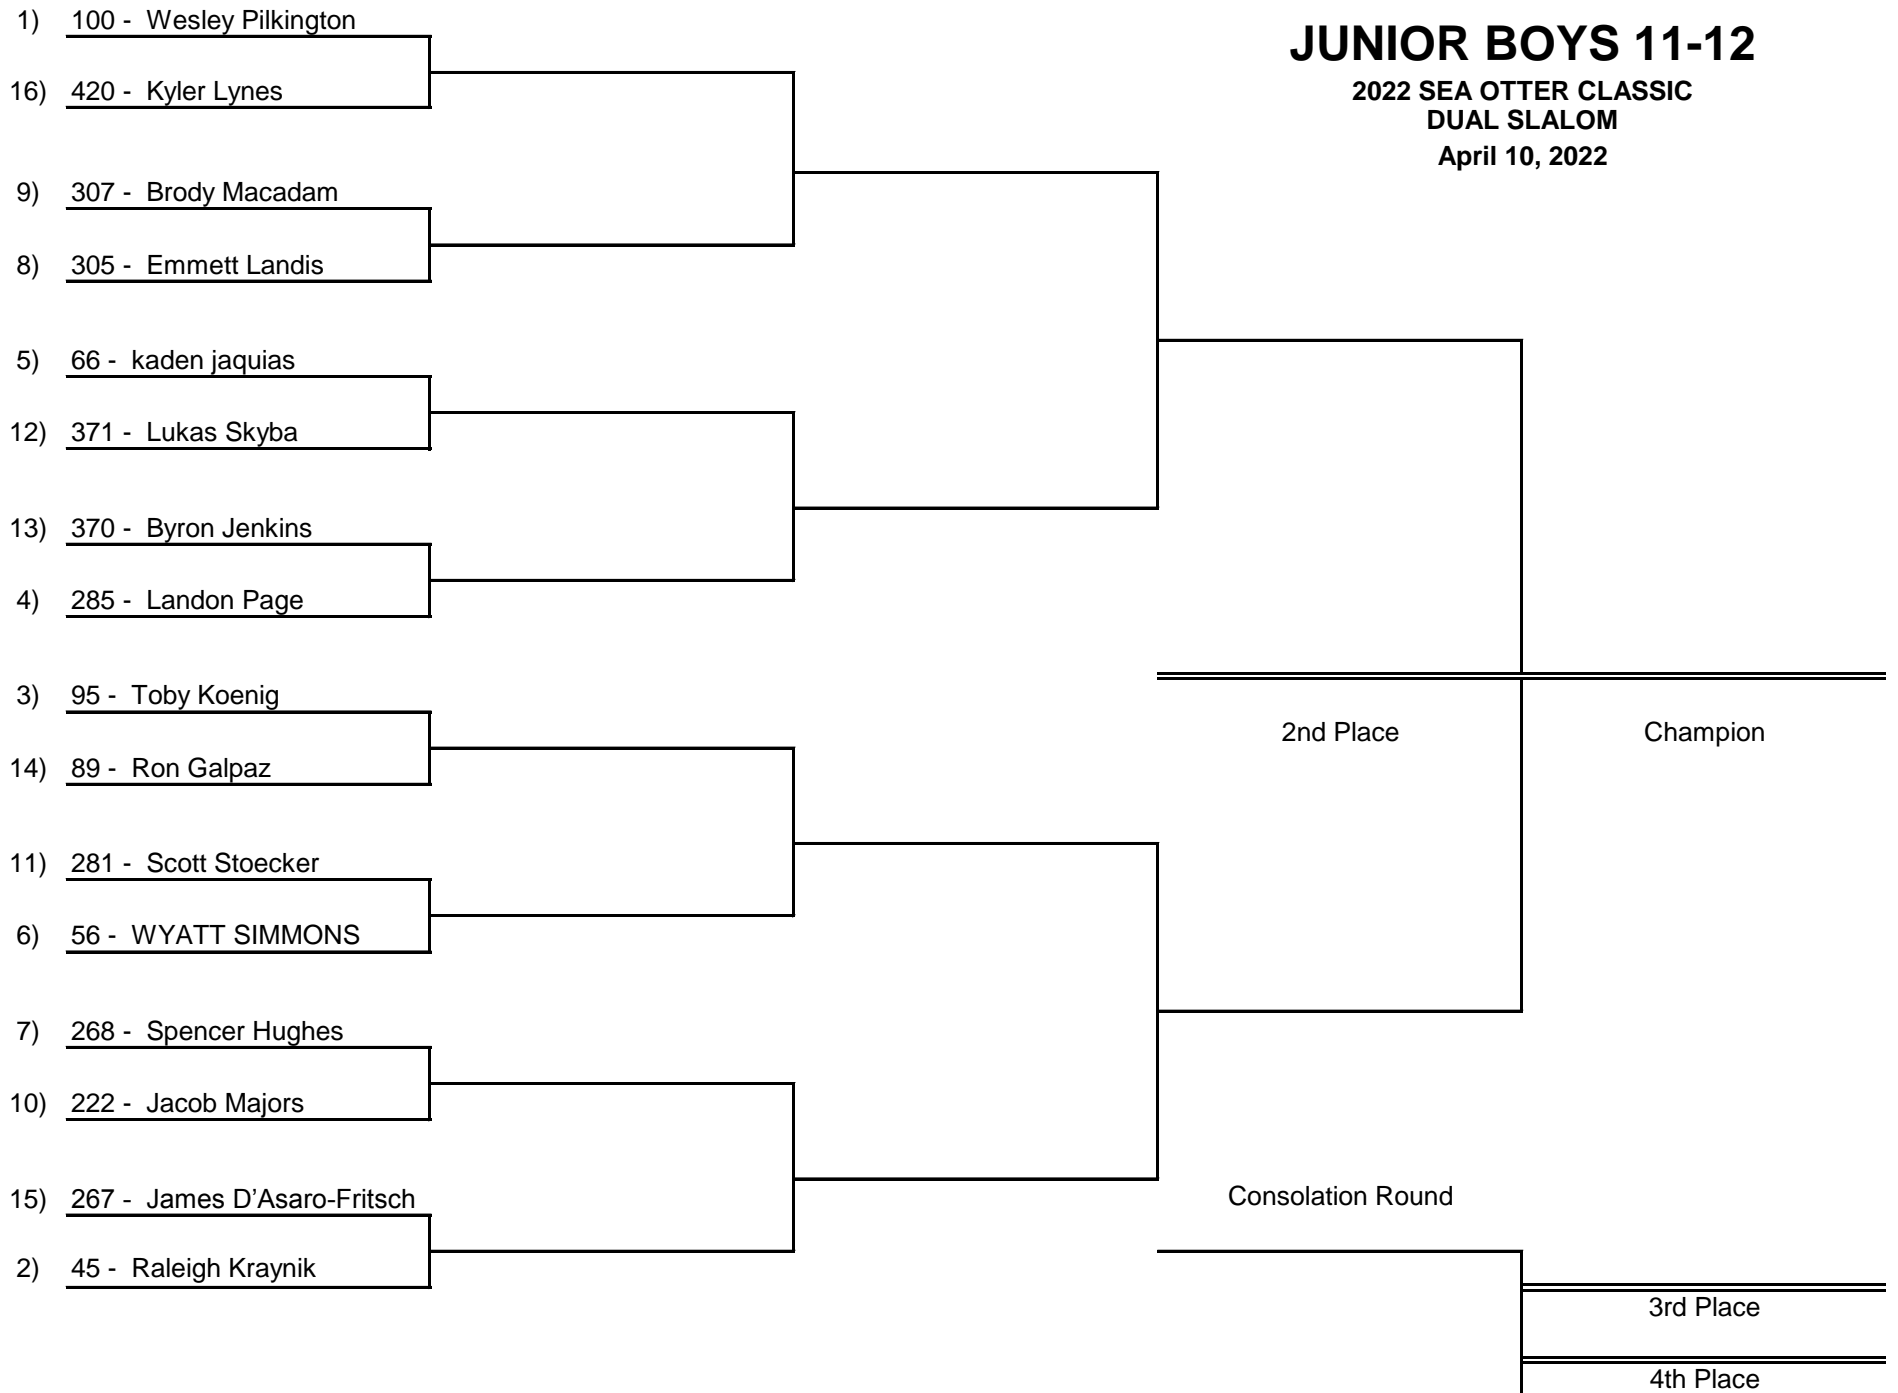

JUNIOR BOYS 11-12

2022 SEA OTTER CLASSIC
DUAL SLALOM

April 10, 2022

JUNIOR BOYS 13-14

2022 SEA OTTER CLASSIC
DUAL SLALOM
April 10, 2022

JUNIOR BOYS 15-16

2022 SEA OTTER CLASSIC
 DUAL SLALOM
 April 9, 2022

JUNIOR BOYS 9-10