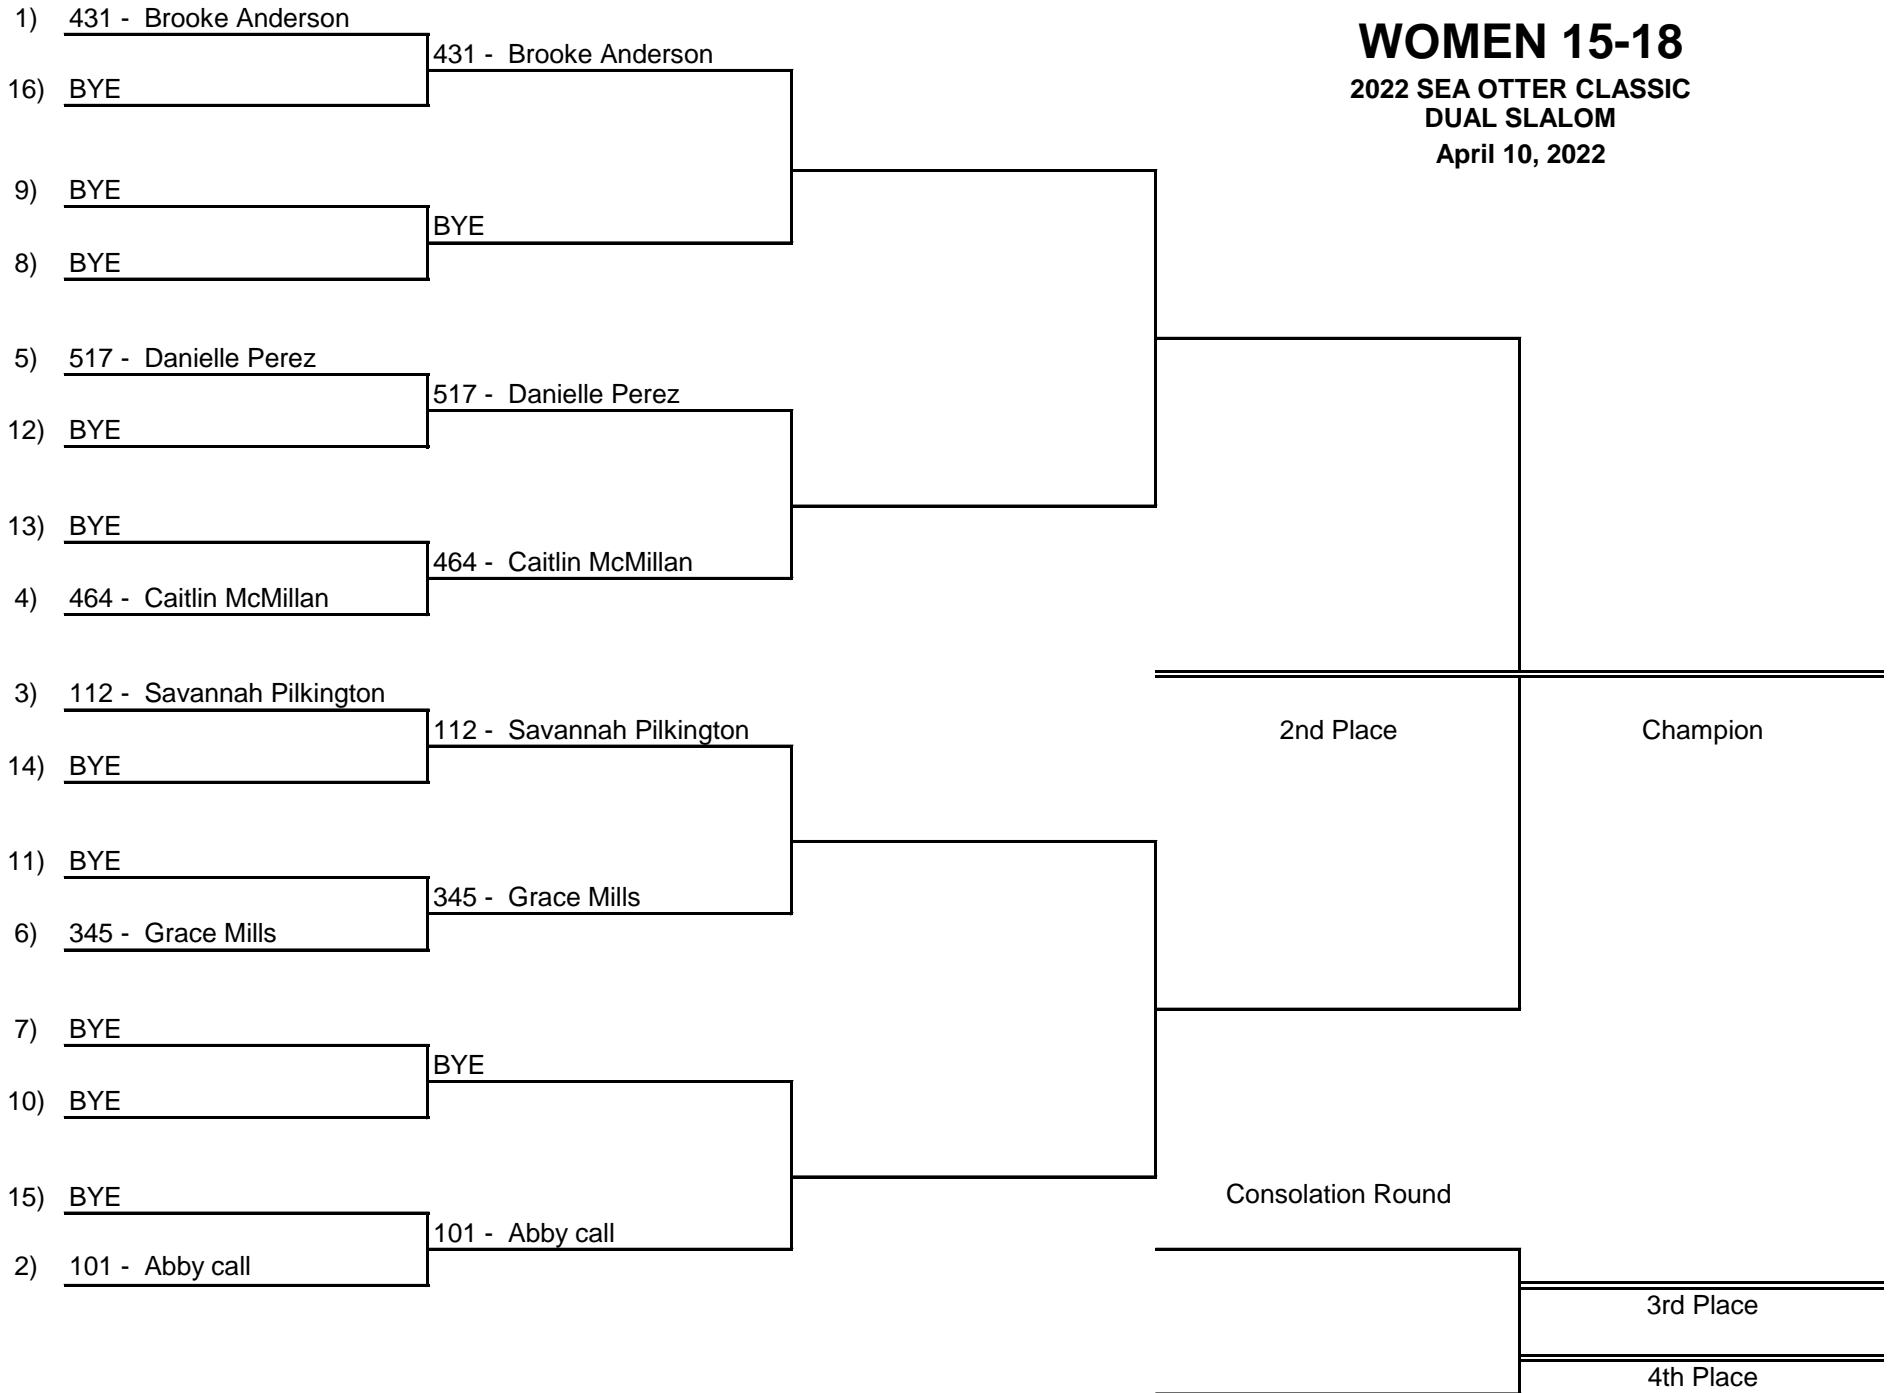

2022 SEA OTTER CLASSIC
DUAL SLALOM

April 10, 2022

JUNIOR GIRLS 14 & UNDER

2022 SEA OTTER CLASSIC
DUAL SLALOM
April 10, 2022

WOMEN 15-18

2022 SEA OTTER CLASSIC
DUAL SLALOM

April 10, 2022

BEGINNER MEN 17-18