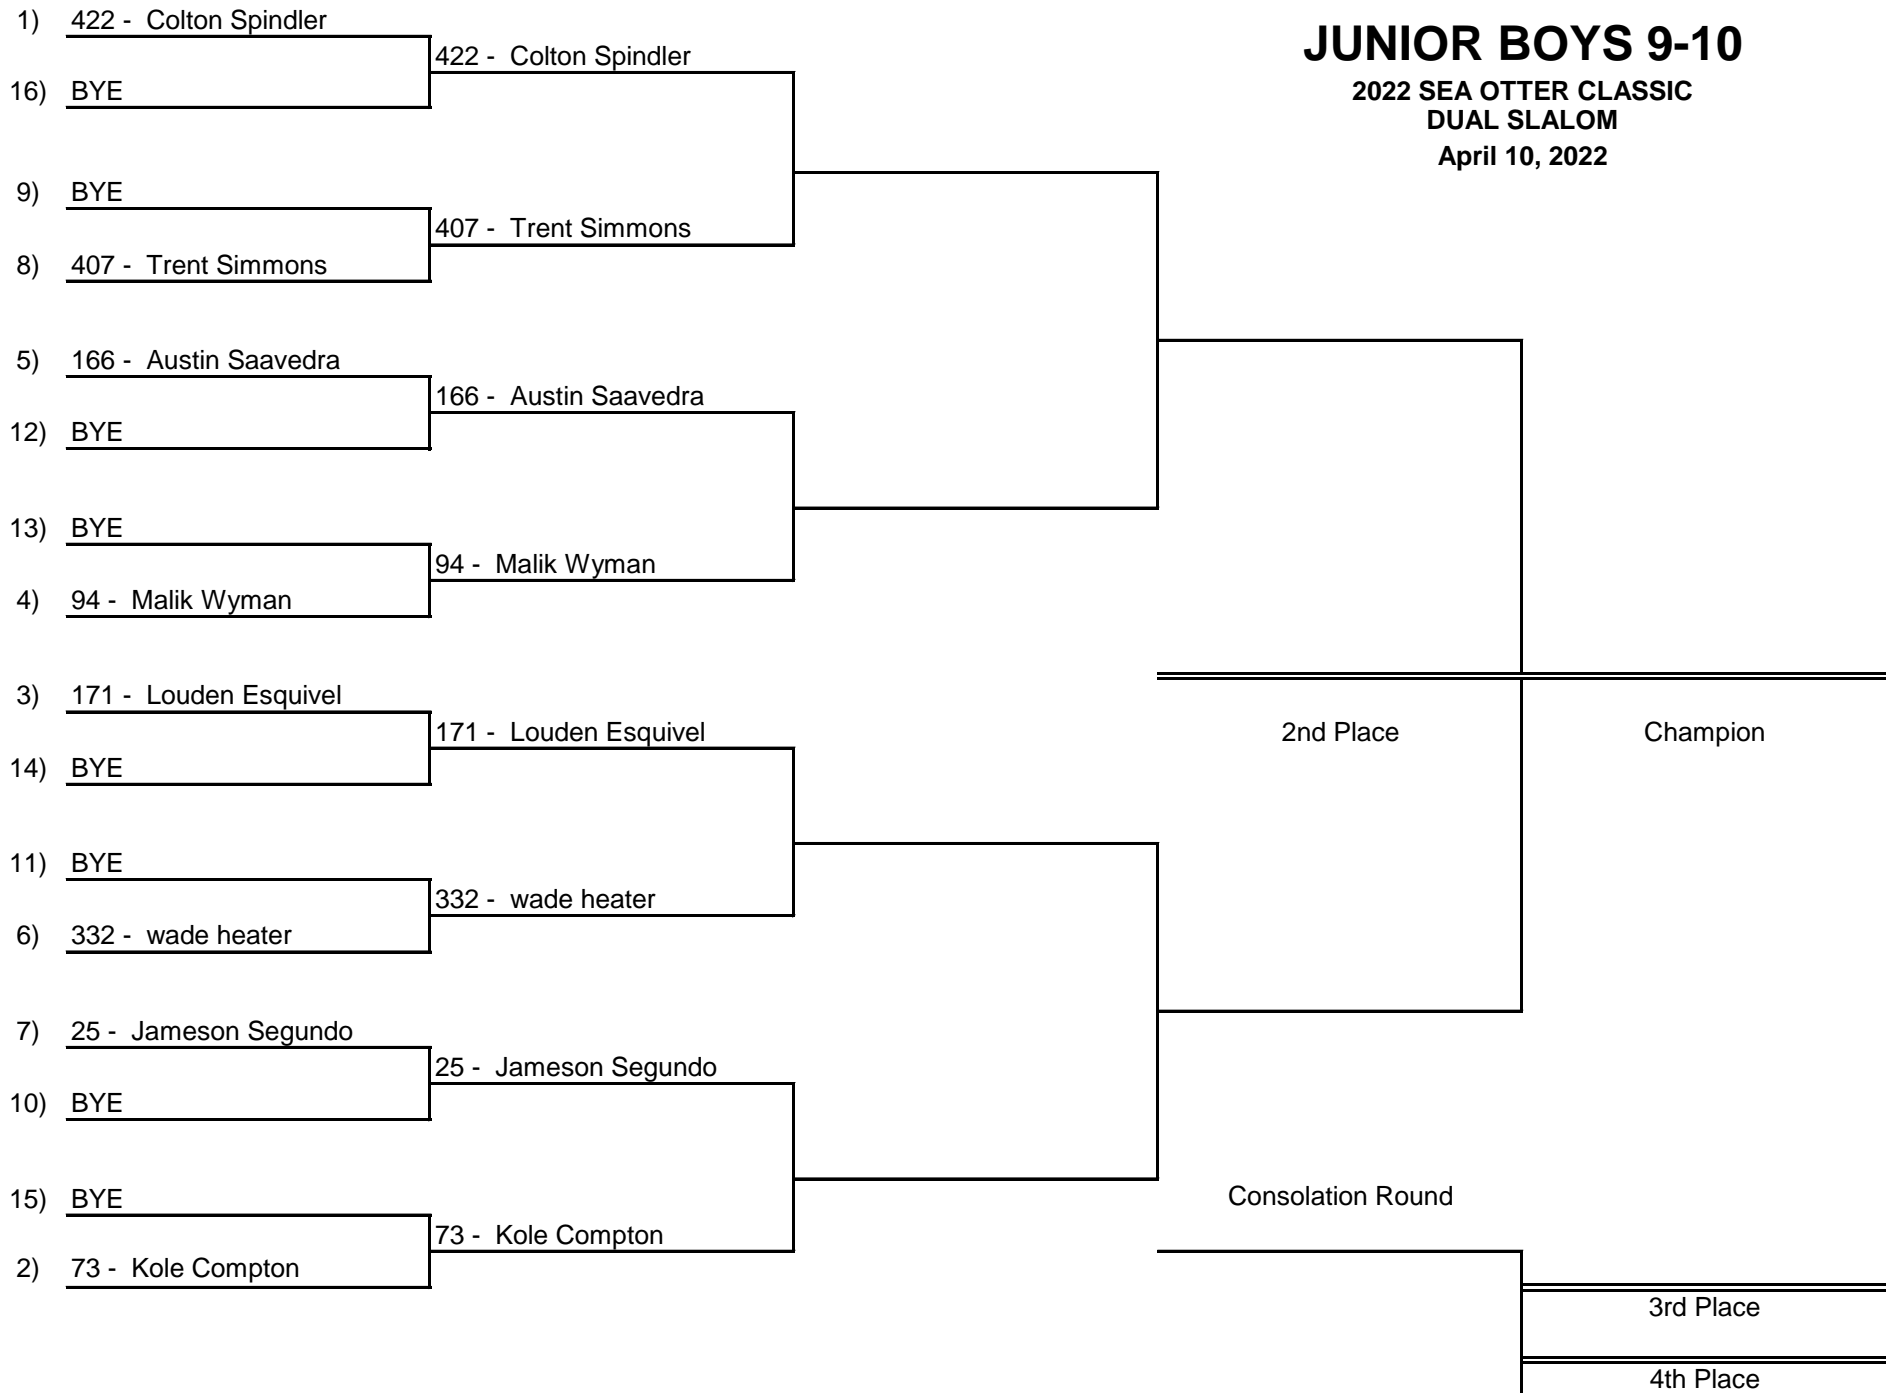

JUNIOR BOYS 9-10

2022 SEA OTTER CLASSIC
DUAL SLALOM

April 10, 2022