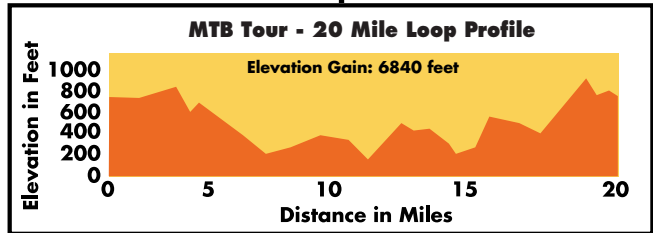

2009 Sea Otter Classic

Mountain Bike Tour MTB Demo Course

WARNING: EXPLOSIVES AREA!
DO NOT ENTER areas posted with DANGER signs.

Legend

- Portable Toilet
- Trail Number
- Direction of Travel
- MTB Tour Start
- MTB Tour Finish
- MTB Demo and Road Demo Start/Finish
- Shuttle Stop
- First Aid Station
- MTB Tour Marshal Position
- Rest Stop
- MTB Tour Long Loop
- MTB Short Loop
- MTB Demo Course
- Road Demo Course

Roads

- Paved Roads
- Dirt Roads
- Single Track Trails

Short Course Off-Road Tour Turn-By-Turn Directions.

PLEASE MAKE NOTE THAT SOME OF THE BLM TRAILS HAVE CHANGED NAMES. TRAIL NAMES AND NUMBERS ARE CORRECTED BELOW.