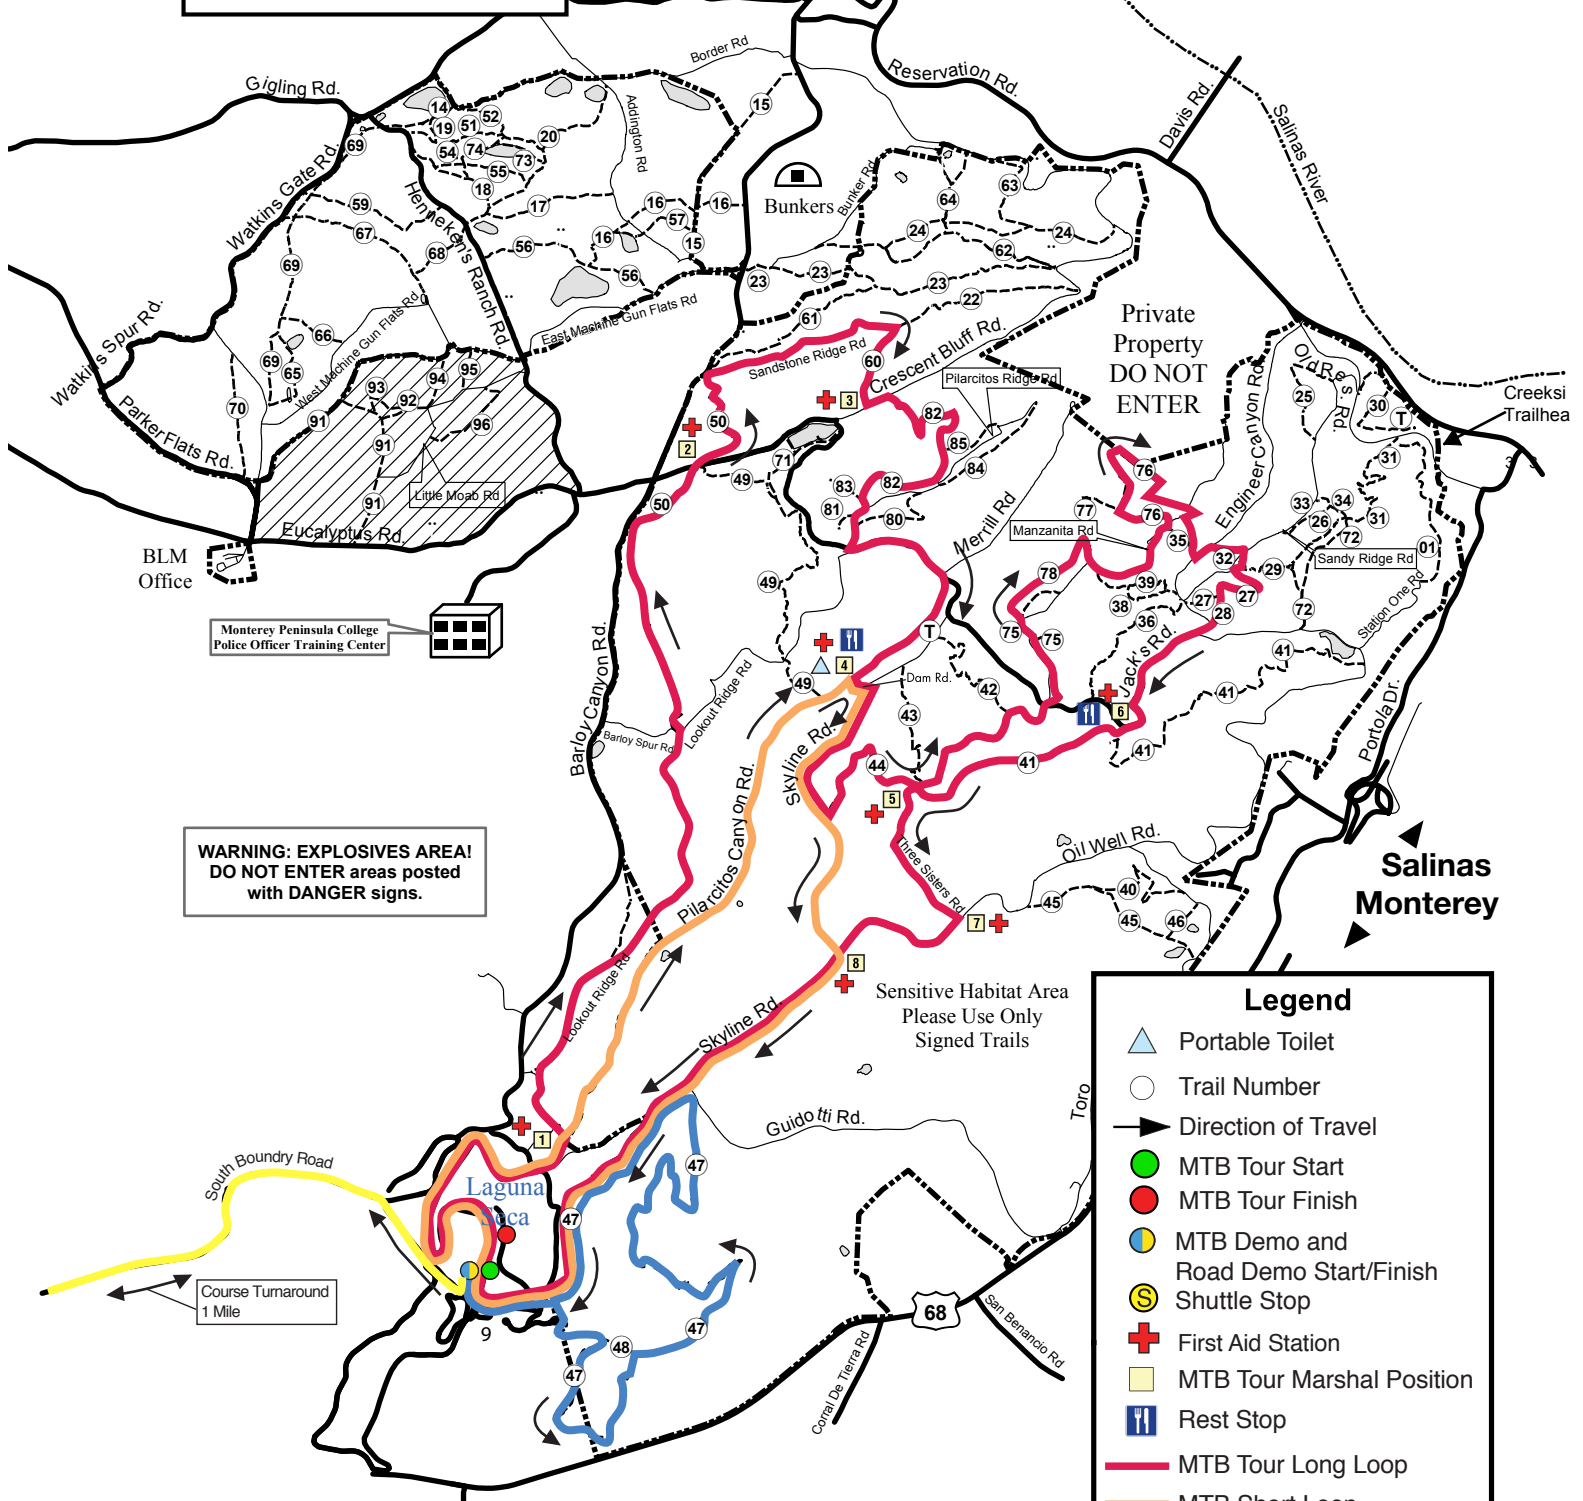

2009 Sea Otter Classic

Mountain Bike Tour MTB Demo Course

WARNING: EXPLOSIVES AREA!
DO NOT ENTER areas posted with DANGER signs.

Legend

- Portable Toilet
- Trail Number
- Direction of Travel
- MTB Tour Start
- MTB Tour Finish
- MTB Demo and Road Demo Start/Finish
- Shuttle Stop
- First Aid Station
- MTB Tour Marshal Position
- Rest Stop
- MTB Tour Long Loop
- MTB Short Loop
- MTB Demo Course
- Road Demo Course

Find your way to the North East corner of the track near the bottom of the corkscrew

- 1) Start out on Pilarcitos Canyon Rd.
- 2) Continue down Pilarcitos Canyon Rd to Dam Rd
- 3) Right on Dam Rd to Skyline Rd
- 4) Right on Skyline Road to TR47
- 5) Second left on TR 47 to race track
- 6) Enter race track at Turn #6 (south east corner)

20 mile Off-Road Tour Turn-By-Turn Directions.

PLEASE MAKE NOTE THAT SOME OF THE BLM TRAILS HAVE CHANGED NAMES. TRAIL NAMES AND NUMBERS ARE CORRECTED BELOW.

Find your way to the North East corner of the track near the bottom of the corkscrew